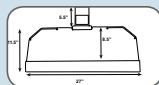

JITTERBUG ARTICULATING SUPPORT

HZNB01 (JB-01)

List 449.00

307⁹⁹
EA

office
plus
simply more