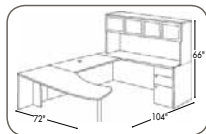

featured in: