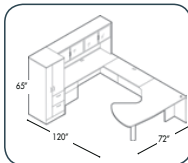

ADAPTABILITIES® U-GROUPING

2,064⁹⁹
EA

① Tackboard, 70"Wx 16"H
GLBATB7016GN40
List $256.00 **$174.99 ea**

② 20" Deep Personal Tower
GLBA20PTFFHSAWH
List $1,820.00 **$1,219.99 ea**

featured in:

avant honey

ACTIV SINGLE EXTENSION MONITOR HOLDER

HZNF10 (FX-10)
List 169.00

112⁹⁹
EA

HUSTLE KEYBOARD TRAY

HZNHS01 (HS-01)
List 360.00

245⁹⁹
EA