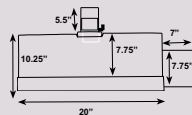

TWIST ARTICULATING KEYBOARD SUPPORT

HZNTW01 (TWI-01)
List 270.00

184⁹⁹
EA