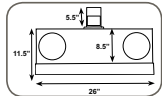

JIVE KEYBOARD TRAY

HZNJW01
List 349.00

239⁹⁹
EA