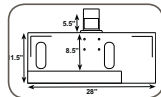

HUSTLE KEYBOARD TRAY

HZNHS01 (HS-01)
List 360.00

245⁹⁹
EA